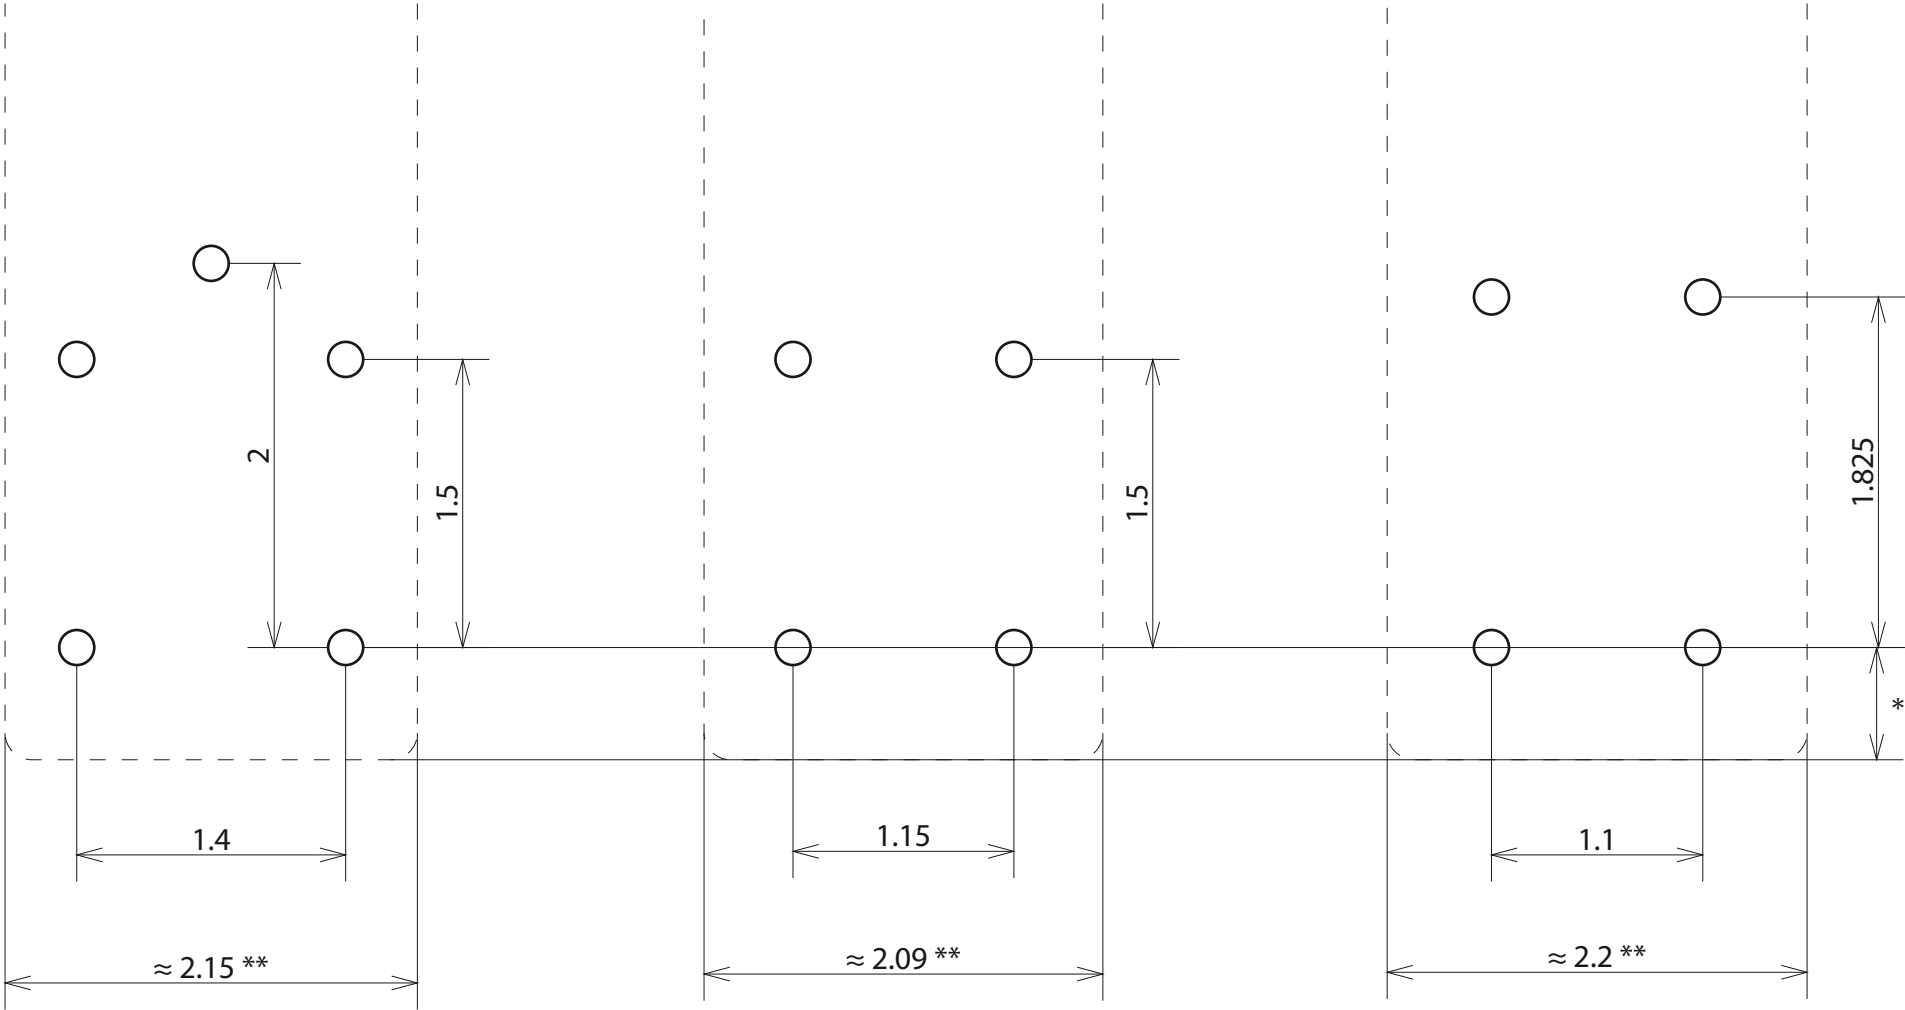

Drill Patterns for Steinberger Necks

GM Newburgh

GM MusicYo

GS

* dimension not measured, drawing does not represent real distance!
** dimension measured on top (fretboard side) of neck